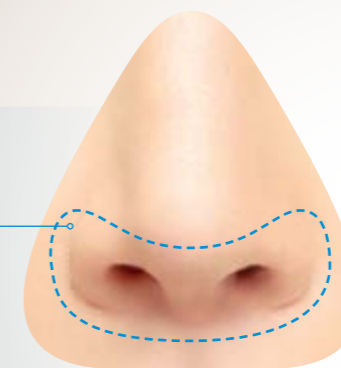

Sealing region made of extra-thin (0.25 mm) soft silicone to provide a gentle seal.

Versatile pillows

Versatile pillow geometry to fit a wide range of nostril sizes.

Stabilizing side supports

Side supports designed to reduce the likelihood of the seal dislodging during sleep.

A gentle, soft seal

The AirPillow™ seal inflates to form a gentle 'pillow' of air and seals in and around the nose.

F&P AirPillow™ Nasal Pillows Seal

Seals in and around the nose

Traditional Nasal Pillows Seal

Seals directly in the nostrils

Fitting your F&P Brevida™

01

Step 1.
Hold the silicone seal away from your nose and use your fingers to carefully spread open the soft side supports of the silicone seal and then guide the two openings into your nostrils.