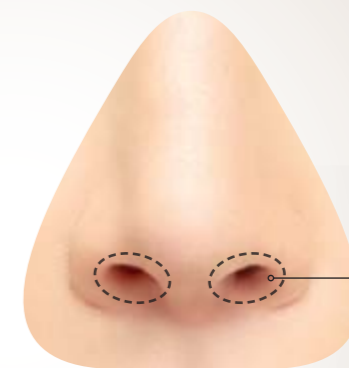

Sealing region made of extra-thin (0.25 mm) soft silicone to provide a gentle seal.

Versatile pillows

Versatile pillow geometry to fit a wide range of nostril sizes.

Stabilizing side supports

Side supports designed to reduce the likelihood of the seal dislodging during sleep.

A gentle, soft seal

The AirPillow™ seal inflates to form a gentle 'pillow' of air and seals in and around the nose.

F&P AirPillow™ Nasal Pillows Seal

Seals in and around the nose

Traditional Nasal Pillows Seal

Seals directly in the nostrils

Fitting your F&P Brevida™

01

Step 1.
Hold the silicone seal away from your nose and use your fingers to carefully spread open the soft side supports of the silicone seal and then guide the two openings into your nostrils.