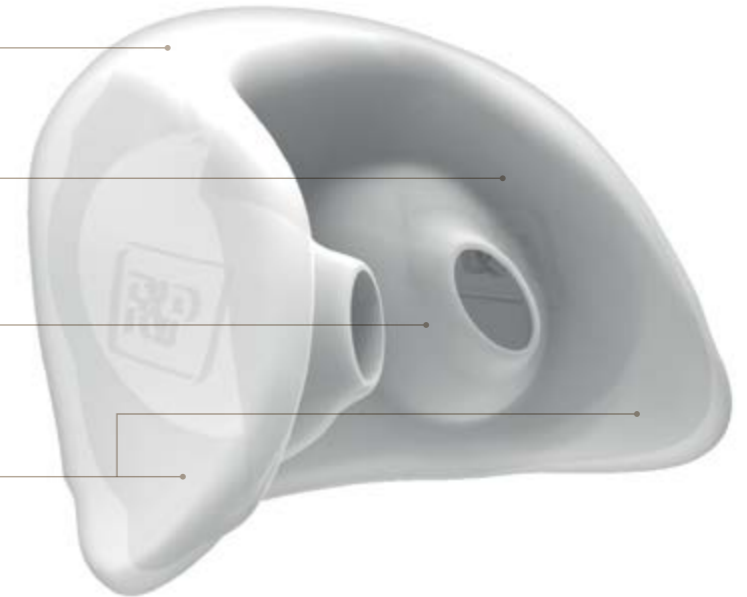

Adjustable Headgear

Adjustable headgear which is designed to stay in place during sleep.

AirPillow™ Seal

The innovative AirPillow™ inflates to form a gentle and effective seal.

VisiBlue™

Blue highlights incorporated into the mask key components assist patients with daily mask use.

Washable Diffuser

The diffuser, which reduces noise and air draft, is washable and durable.

The innovative F&P Brevida™ AirPillow™ Seal

Two seal sizes

Extra Small-Small and Medium-Large.

Extra-thin, soft seal

Sealing region made of extra-thin (0.25 mm) soft silicone to provide a gentle seal.

Versatile pillows

Versatile pillow geometry to fit a wide range of nostril sizes.

Stabilizing side supports

Side supports designed to reduce the likelihood of the seal dislodging during sleep.

A gentle, soft seal

The AirPillow™ seal inflates to form a gentle 'pillow' of air and seals in and around the nose.

F&P AirPillow™ Nasal Pillows Seal

Seals in and around the nose

Traditional Nasal Pillows Seal